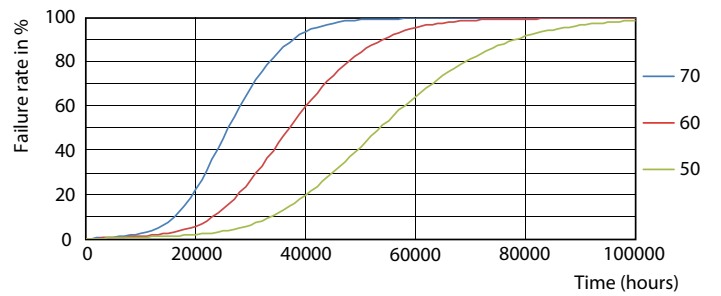

CorePro LEDtube EM/Mains T8

Photometric data

General uniform lighting - CorePro LEDtube 600mm 8W 840 T8

Lifetime

Life Expectancy Diagram