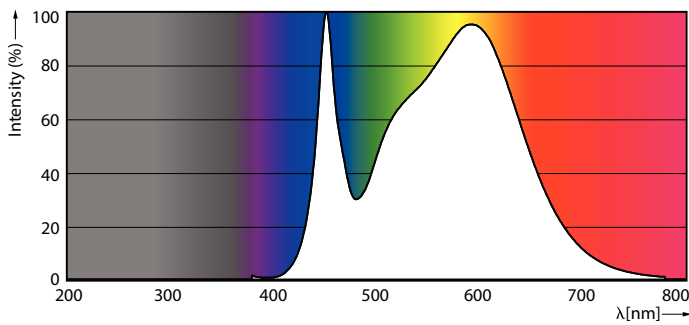

Photometric data

Spectral Power Distribution Colour - CorePro LEDtube 600mm 8W 840 T8