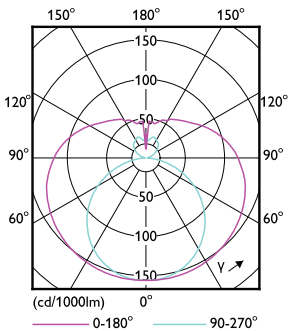

Light Technical	
Color Code	840 [CCT of 4000K]
Beam Angle (Nom)	240 degree(s)
Luminous Flux	800 lm
Color Designation	Cool White (CW)
Luminous Efficacy (rated) (Nom)	100 lm/W
Correlated Color Temperature (Nom)	4000 K
Color Consistency	<6
Color rendering index (CRI)	80
LLMF At End Of Nominal Lifetime (Nom)	70 %

Dimensional drawing

Product	D1	D2	A1	A2	A3
CorePro LEDtube 600mm 8W 840 T8	25.7 mm	28 mm	588.5 mm	595.5 mm	602.5 mm

Photometric data

Spectral Power Distribution Colour - CorePro LEDtube 600mm 8W 840 T8

Light Distribution Diagram - CorePro LEDtube 600mm 8W 840 T8