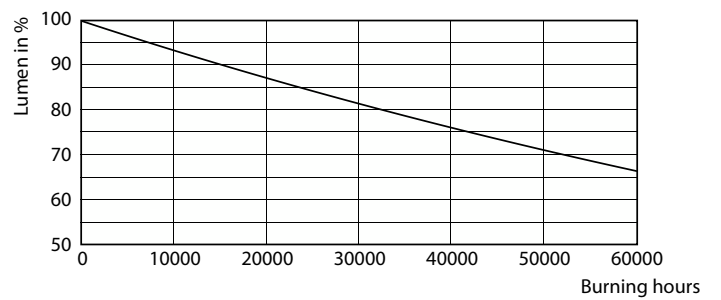

CorePro LEDtube EM/Mains T8

Photometric data

General uniform lighting - CorePro LEDtube 600mm 8W 840 T8

Lifetime

Life Expectancy Diagram

FailureRate

LifetimeVsTc

Lumen Maintenance Diagram - CorePro LEDtube 600mm 8W 840 T8