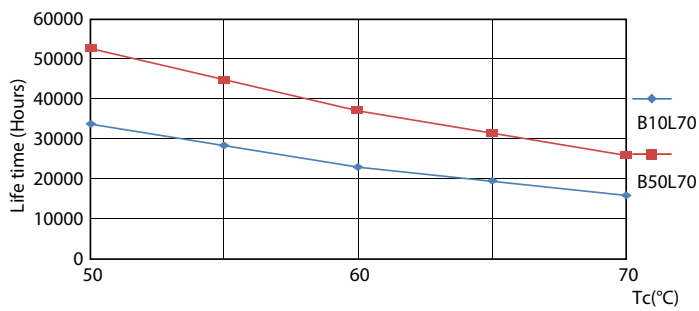

CorePro LEDtube EM/Mains T8

Photometric data

General uniform lighting - CorePro LEDtube 600mm 8W 840 T8

Lifetime

Life Expectancy Diagram

FailureRate

LifetimeVsTc

Lumen Maintenance Diagram - CorePro LEDtube 600mm 8W 840 T8