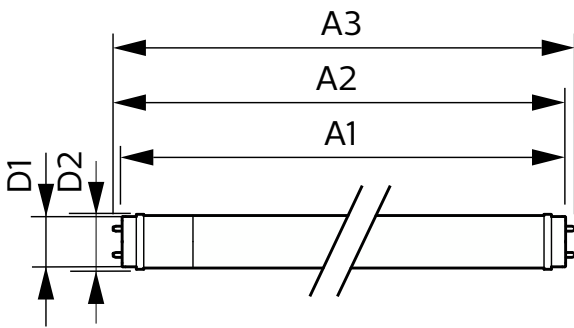

Flickering value (PstLM) - Flickering value as per EN 61000-3-3	1
Stroboscopic effect visibility measure (SVM)	0.9
Photobiological safety according to EN 62471	RG0

Operating and Electrical	
Line Frequency	50 to 60 Hz
Input Frequency	50 to 60 Hz
Power Consumption	8 W
Lamp Current (Nom)	46 mA
Starting Time (Nom)	0.5 s
Warm-up time to 60% light	0.5 s
Power Factor (Fraction)	0.9
Voltage (Nom)	220-240 V
LED alternative to fluorescent lamp power	18 W
Ballast Compatibility	EM/Mains

Dimensional drawing

Product	D1	D2	A1	A2	A3
CorePro LEDtube 600mm 8W 840 T8	25.7 mm	28 mm	588.5 mm	595.5 mm	602.5 mm

Photometric data

Spectral Power Distribution Colour - CorePro LEDtube 600mm 8W 840 T8

Light Distribution Diagram - CorePro LEDtube 600mm 8W 840 T8